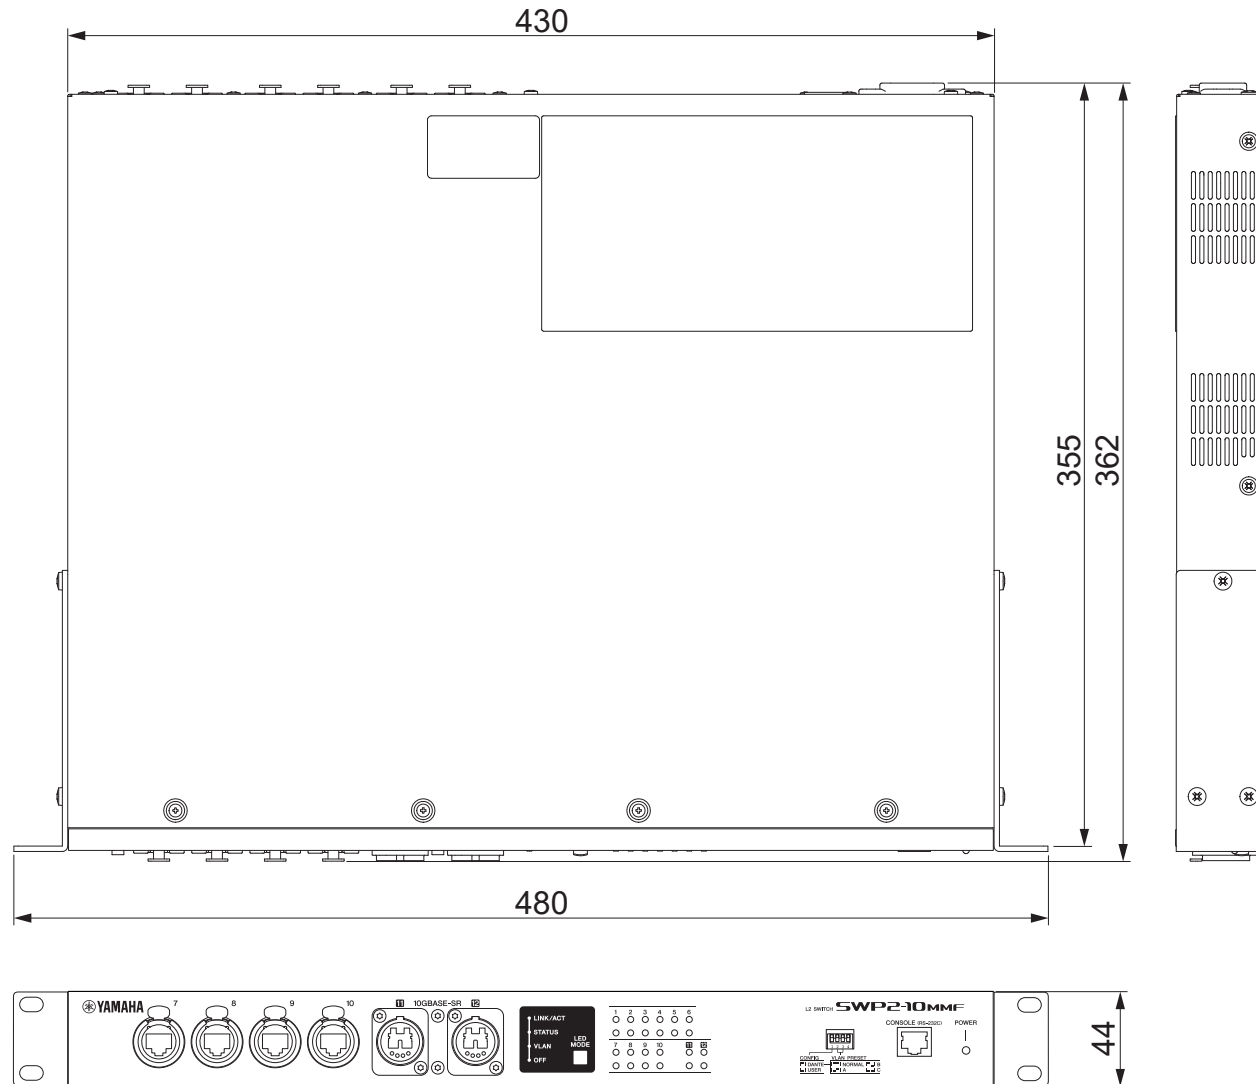

# Dimensions / 寸法図 (1/2)

SWP2-10MMF

Unit: mm

# Dimensions / 寸法図 (2/2)

SWP2-10SMF

Unit: mm