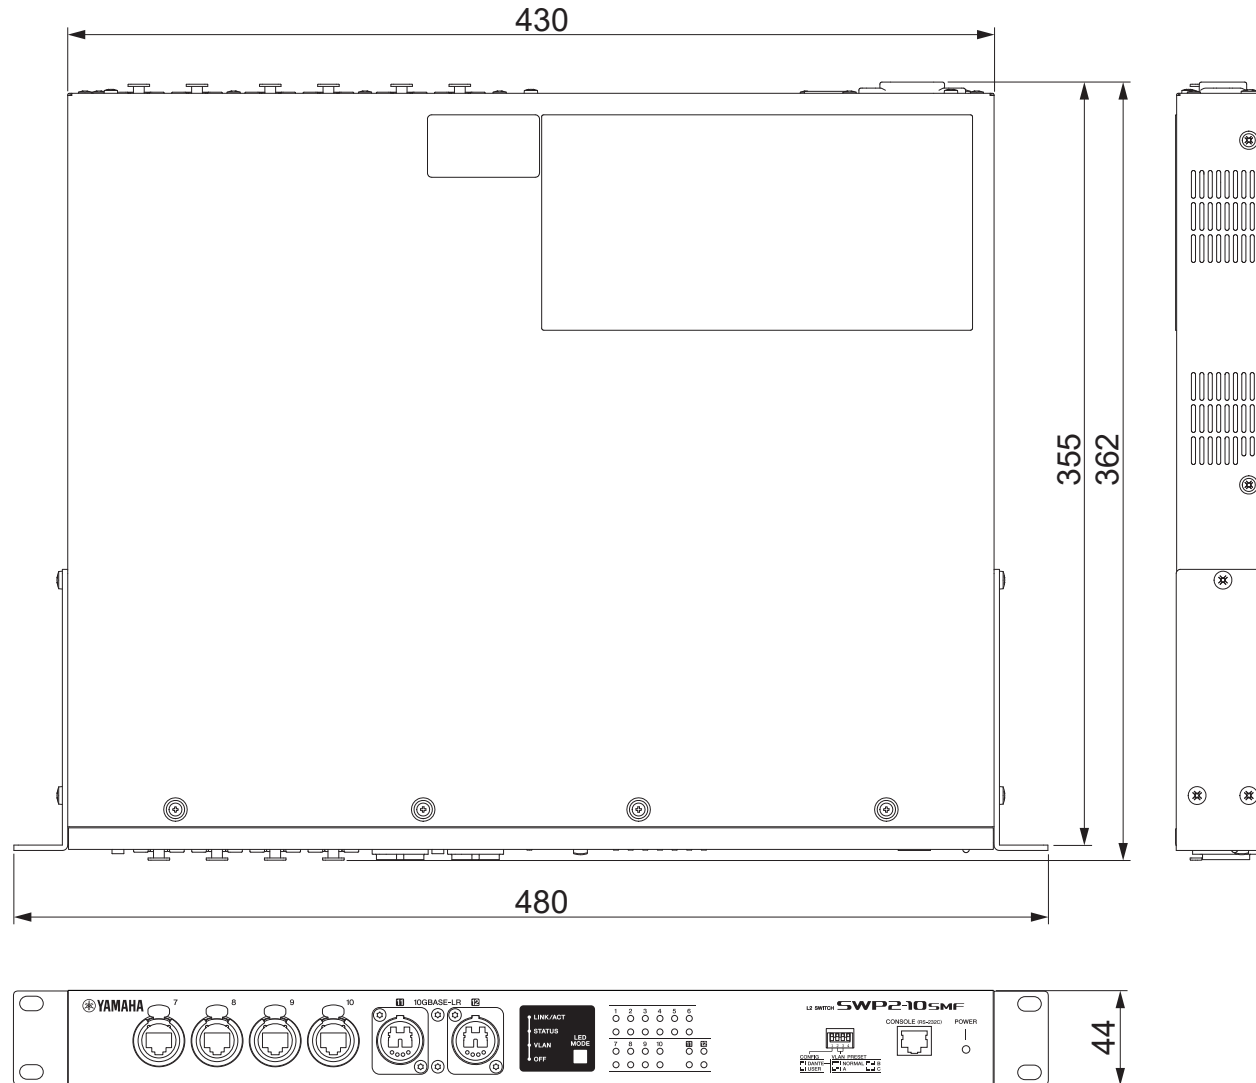

# Dimensions / 寸法図 (1/2)

SWP2-10MMF

Unit: mm

# Dimensions / 寸法図 (2/2)

SWP2-10SMF

Unit: mm