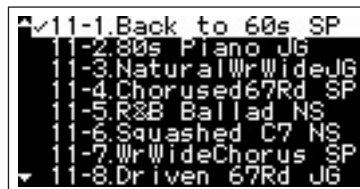

When you select "Load Live Set Sound," the following screen is shown, and then you can choose the desired Live Set Sound to load to your CP.

The file will be loaded to (and overwrites) the currently selected Live Set Sound.

When you select "Load All," all Live Set Sound data contained in the file will be loaded.